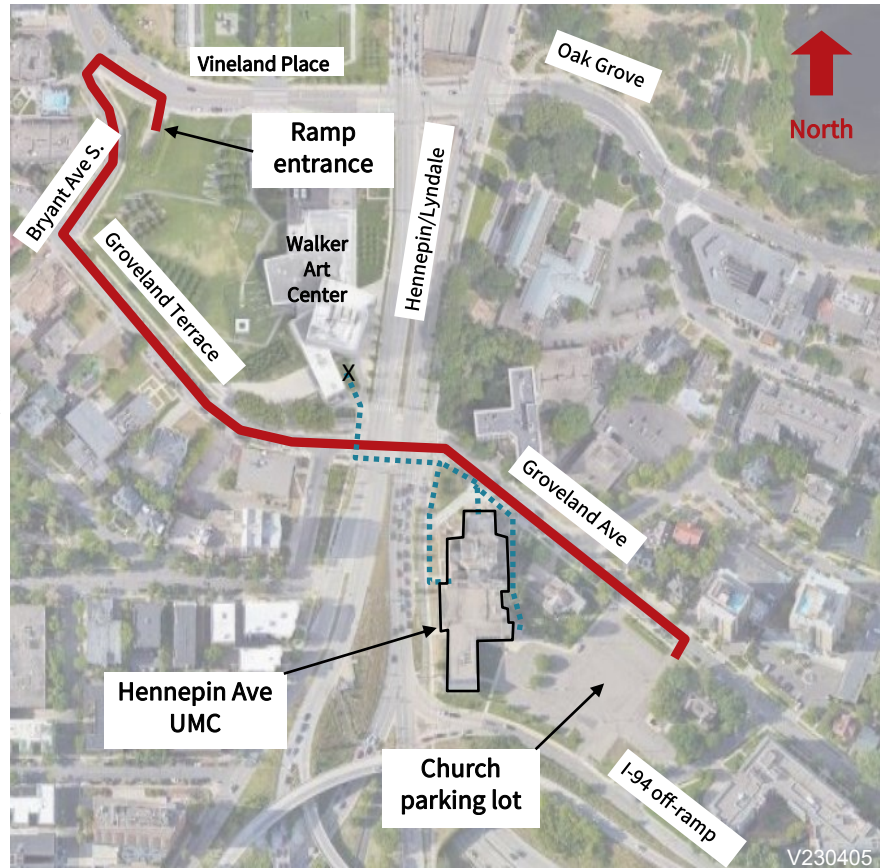

WELCOME!

Sunday Parking for Services at Hennepin Ave UMC

Church parking lot: 147 spaces

Vineland Place Ramp/Walker Art Center: 500+ spaces available for FREE with voucher from the Church Reception Desk or an Usher. Keep the entrance ticket with you. Exit ramp on the southeast corner, which is nearest to the church. Cross Hennepin/Lyndale at Groveland Ave.

To exit the ramp, insert the entrance ticket first and then insert the voucher. Exit by 12:30 PM to take advantage of the voucher, otherwise additional charges may apply.

Ramp address: 727 Vineland Place, Minneapolis, MN